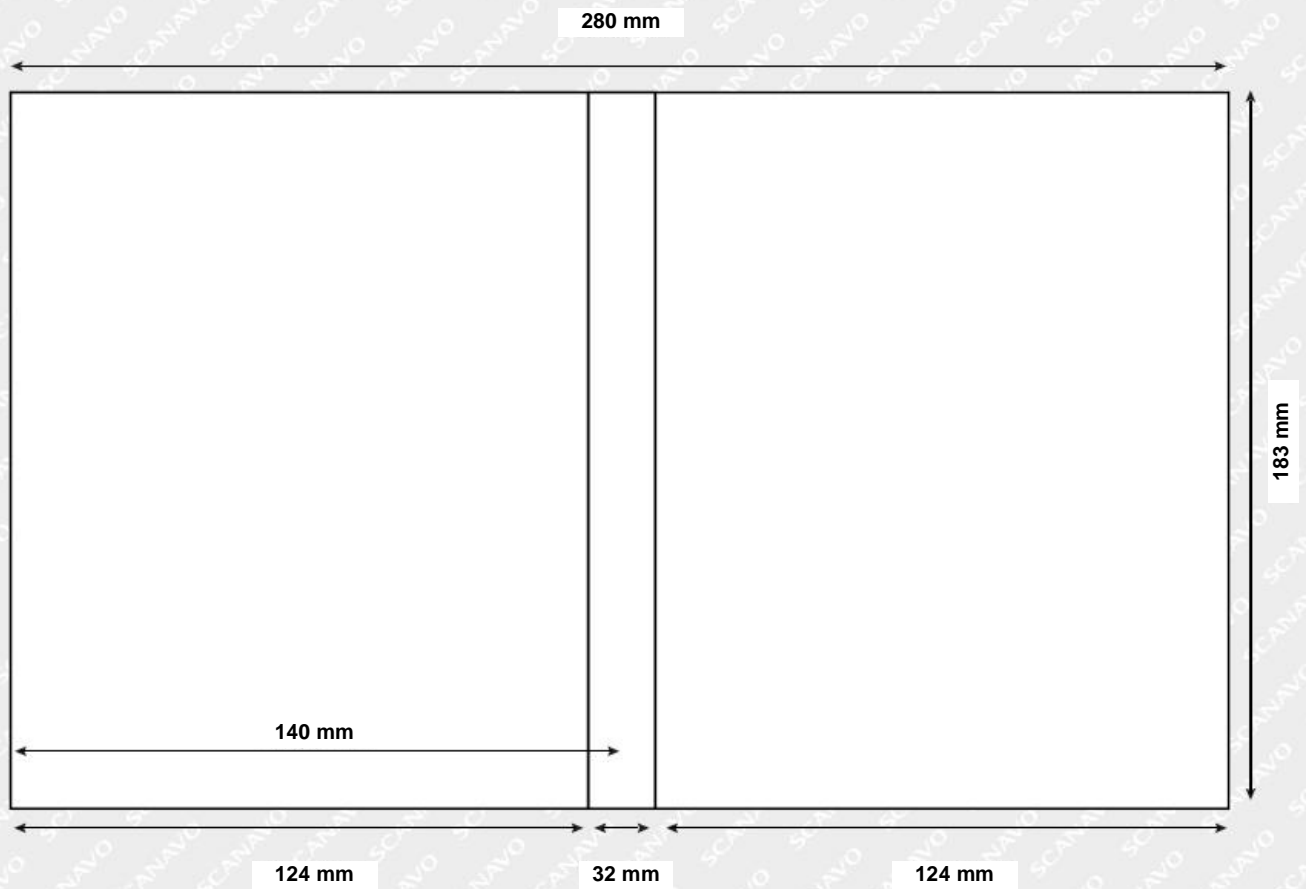

BOOKLET INLAY dimension
SIZE: **32MM WAVE 9-12**

(not to scale)